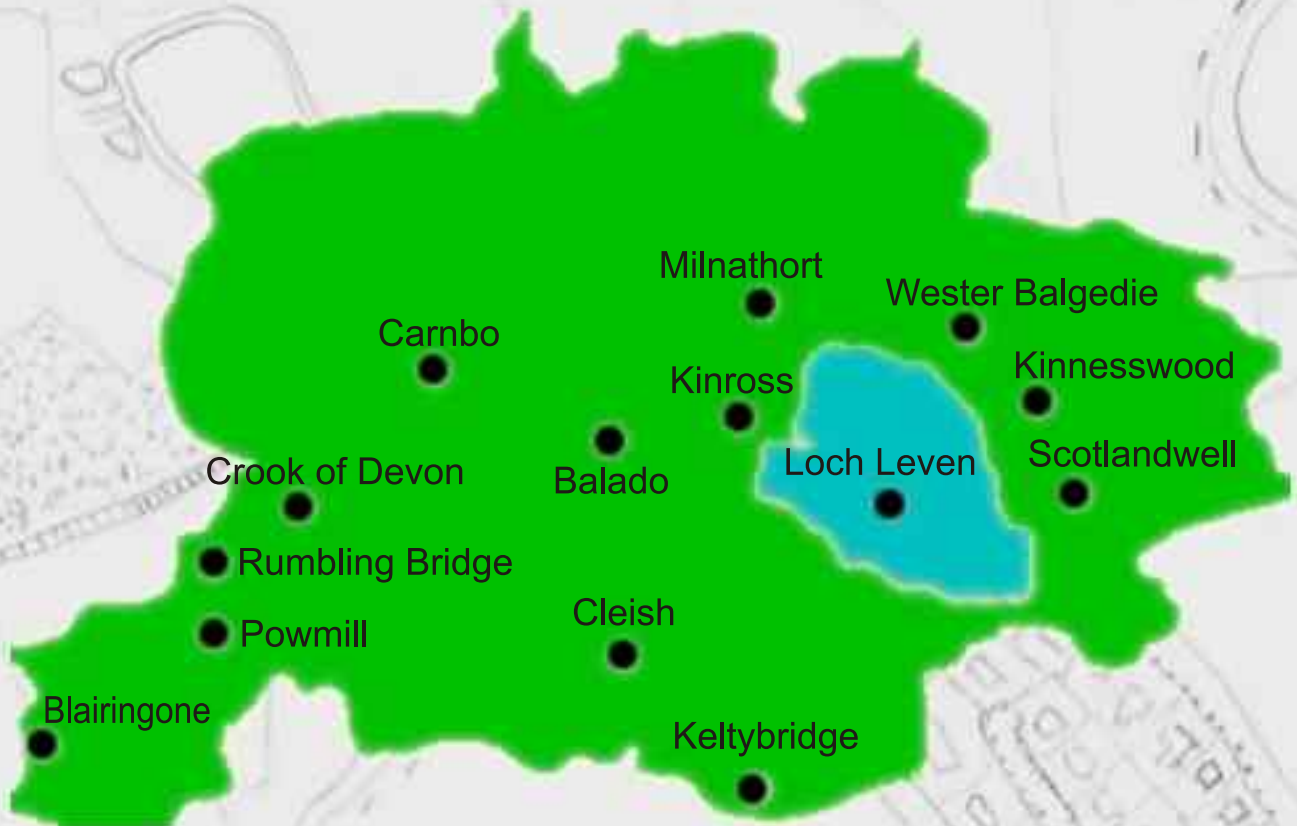

Kinross Community Council Newsletter

Local Development Plan

housing employment land schools
transport environment

Planning for the next decade and beyond

Have your say

**Drop in event at campus:
14 March**

and meetings around the county

**Don't forget!
The Better Place to Live Fair
Saturday 3 March at the
Community Campus**